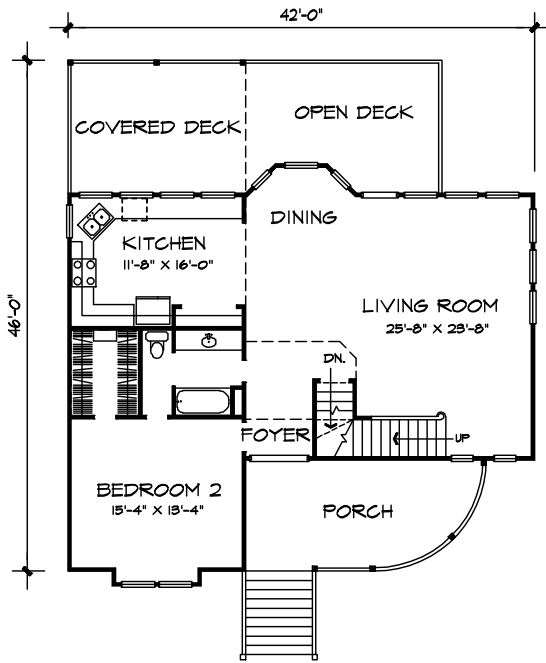

UPPER LEVEL PLAN

MAIN LEVEL PLAN

LOWER LEVEL PLAN

AREA	
LOWER LEVEL	904 SQ. FT.
MAIN LEVEL	1185 SQ. FT.
UPPER LEVEL	624 SQ. FT.
TOTAL	2713 SQ. FT.

NOTE: TOTALS DO NOT INCLUDE BONUS ROOM.