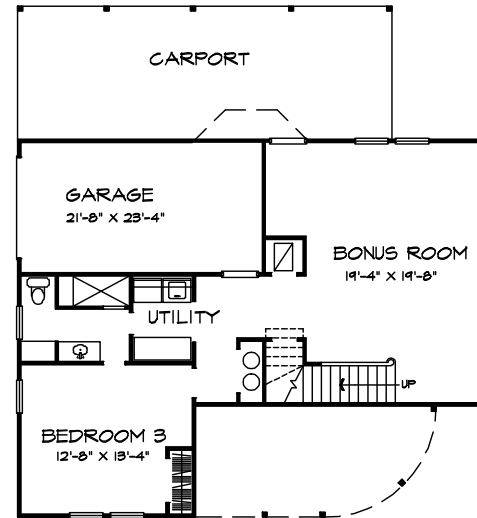

UPPER LEVEL PLAN

MAIN LEVEL PLAN

LOWER LEVEL PLAN

AREA	
LOWER LEVEL	904 SQ. FT.
MAIN LEVEL	1185 SQ. FT.
UPPER LEVEL	624 SQ. FT.
TOTAL	2713 SQ. FT.

NOTE: TOTALS DO NOT INCLUDE BONUS ROOM.