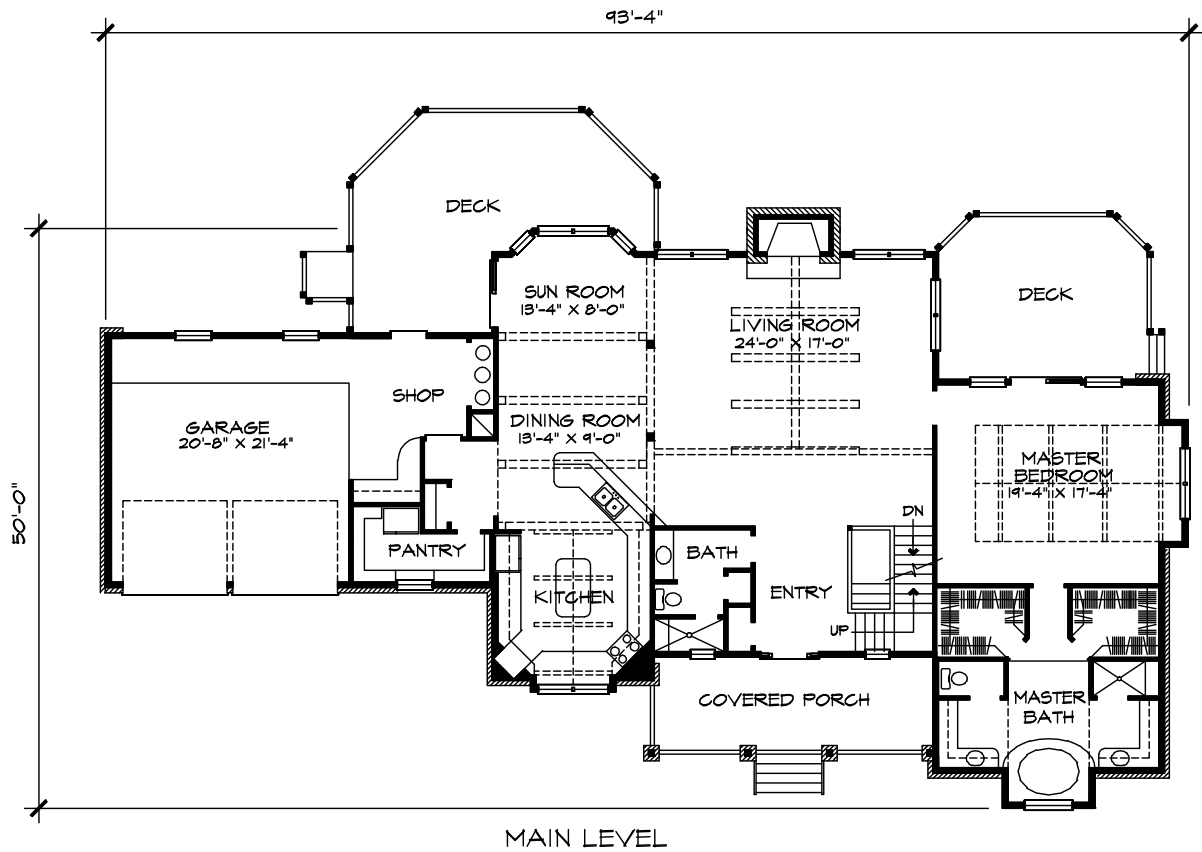

LOFT

LOWER LEVEL

AREA

MAIN LEVEL	2208 SQ. FT.
LOFT LEVEL	444 SQ. FT.
LOWER LEVEL	1597 SQ. FT.
TOTAL	4249 SQ. FT.

MAIN LEVEL