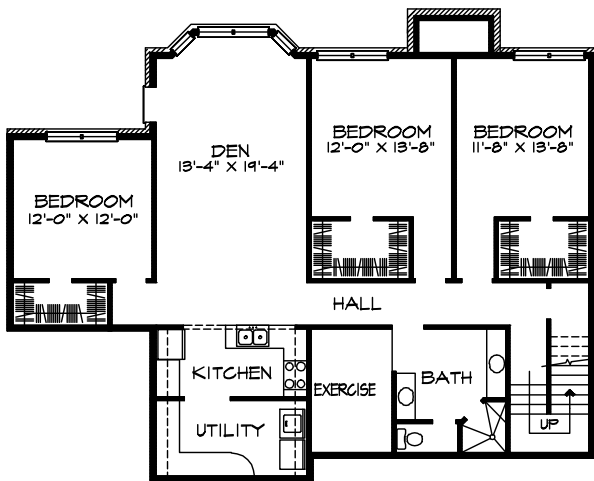

LOFT

LOWER LEVEL

AREA

MAIN LEVEL	2208 SQ. FT.
LOFT LEVEL	444 SQ. FT.
LOWER LEVEL	1597 SQ. FT.
TOTAL	4249 SQ. FT.

MAIN LEVEL