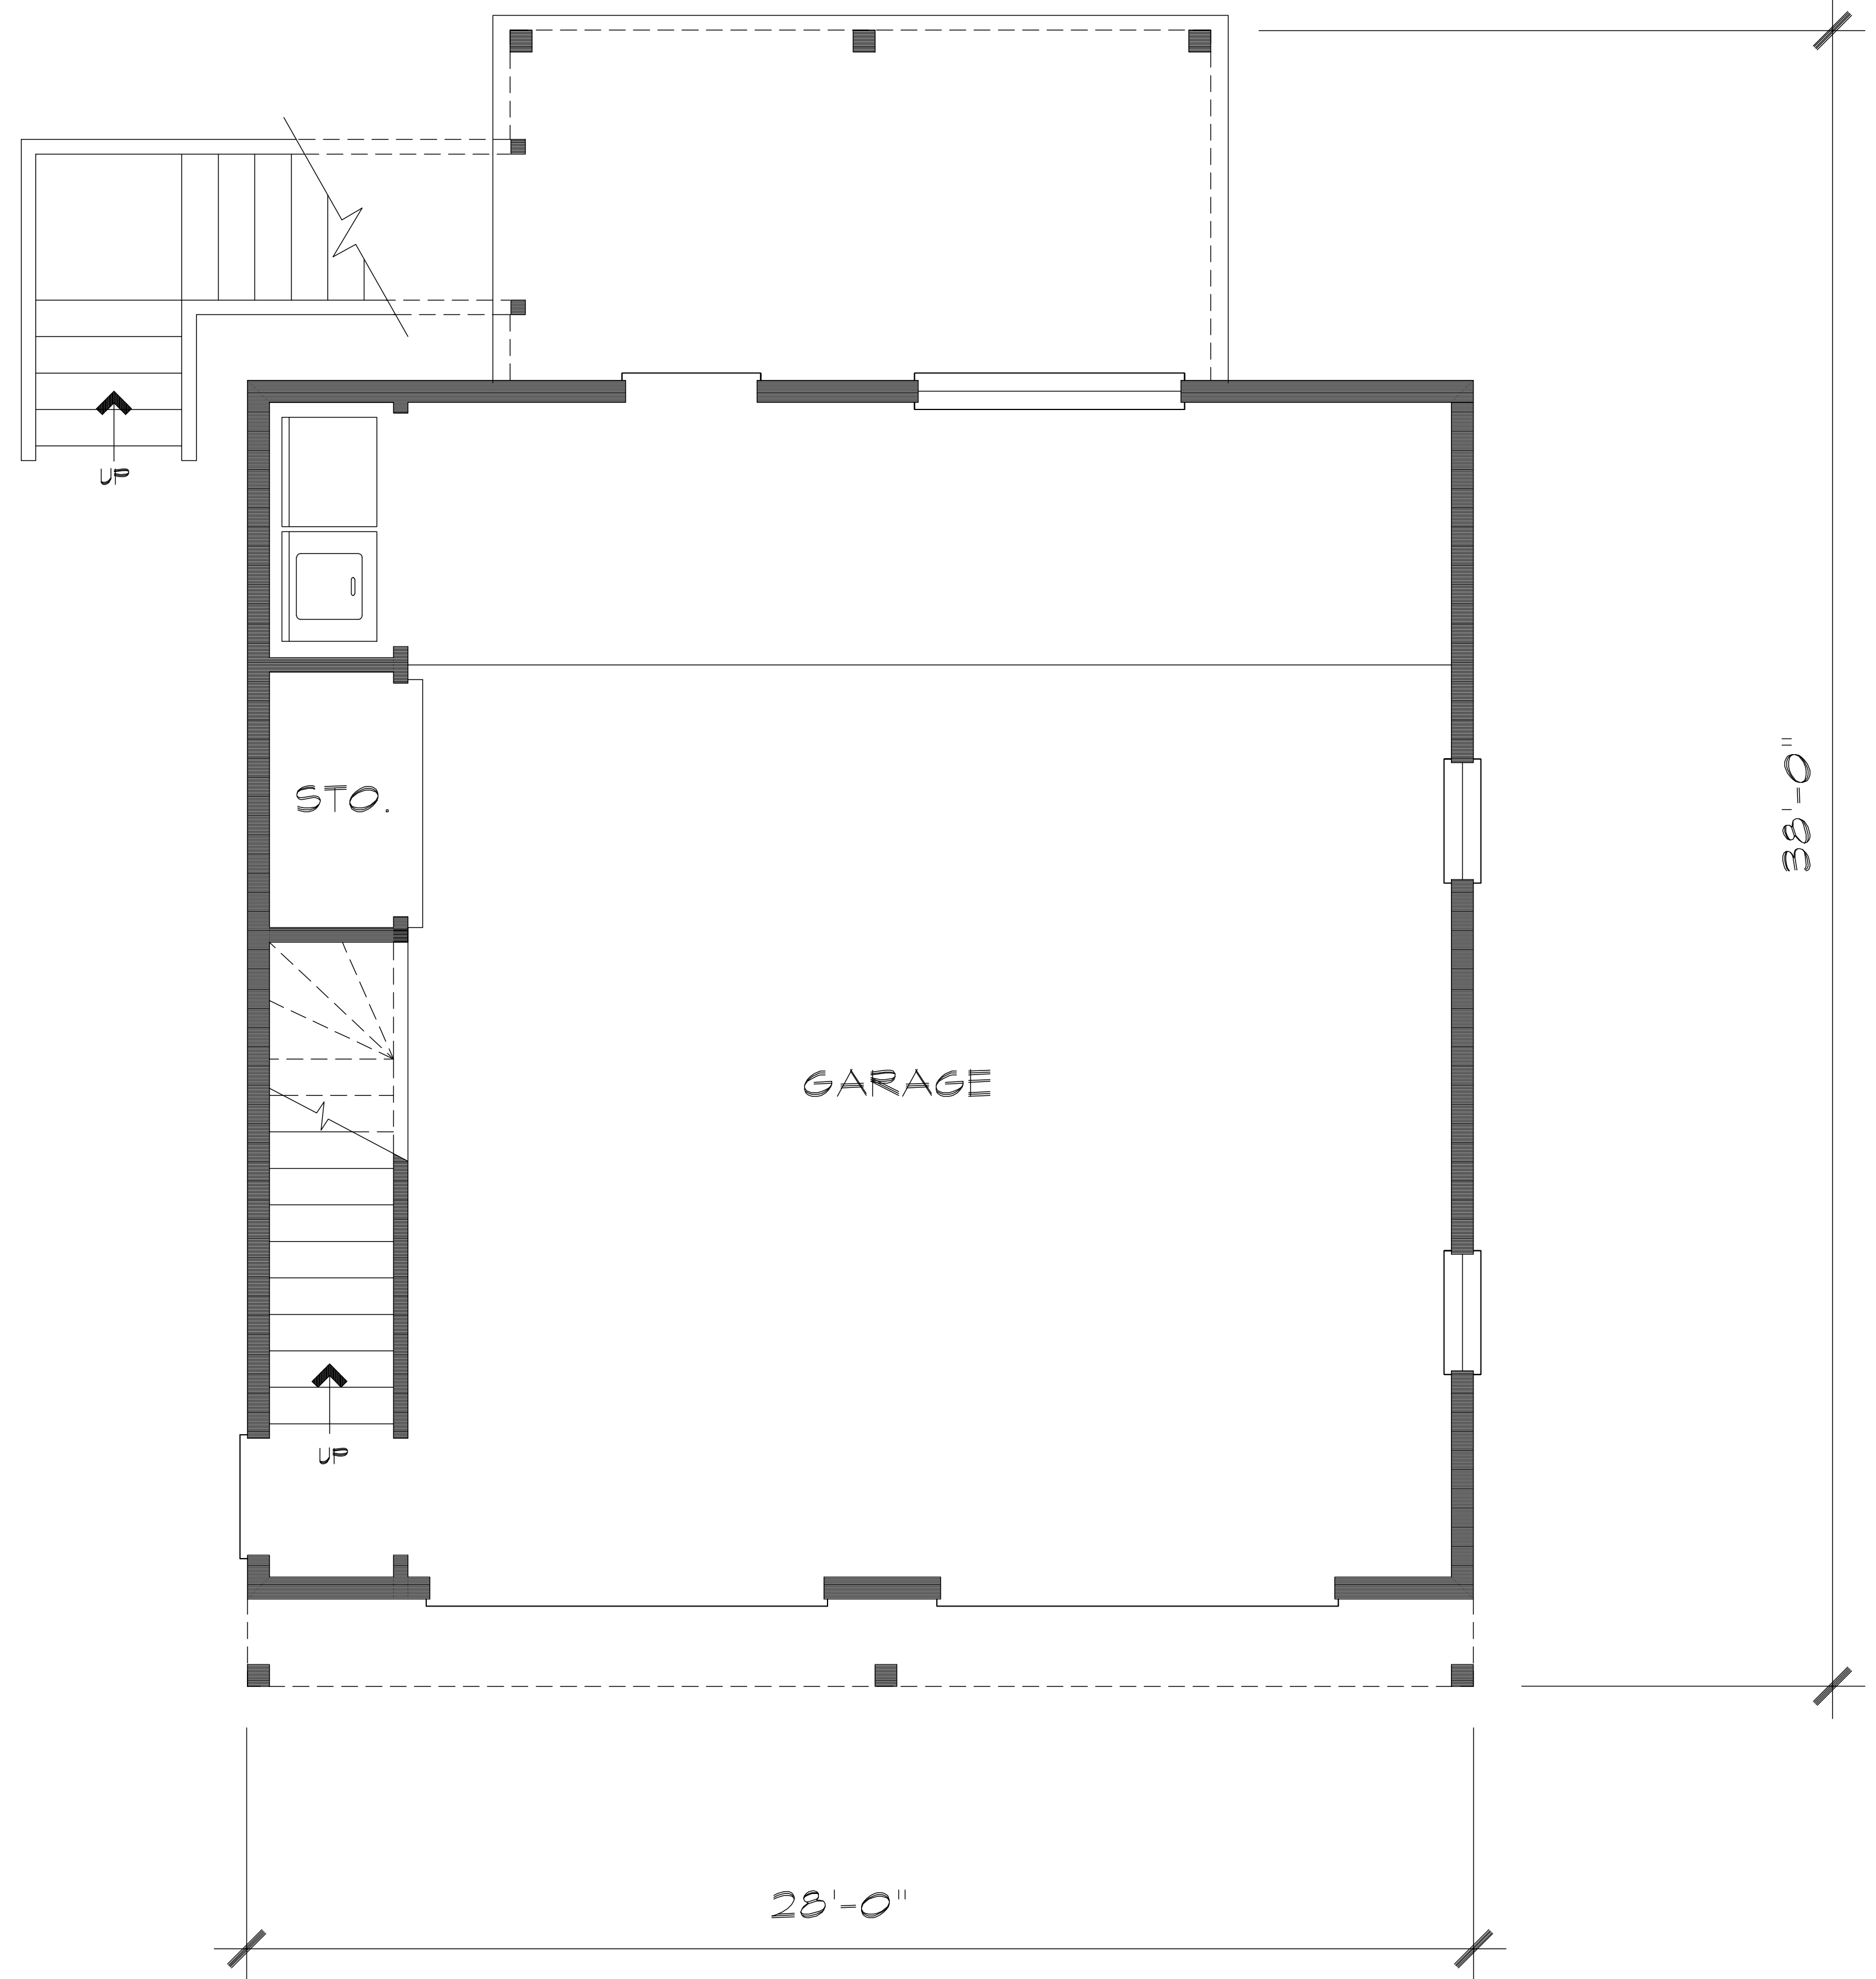

GARAGE SECOND FLOOR

AREA

GARAGE LIVING AREA 686 SQ. FT.

GARAGE FIRST FLOOR